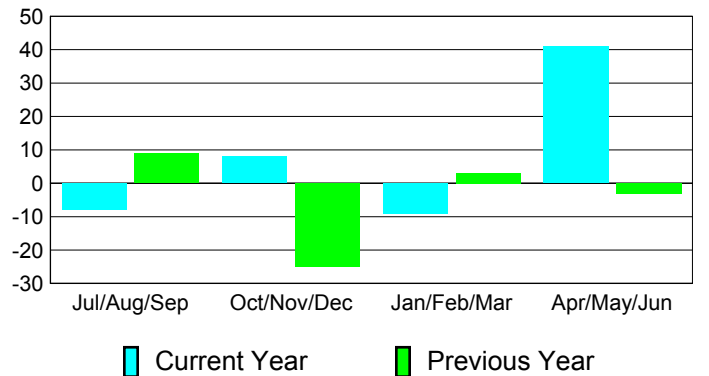

**Membership Results
2010-2011**

**Membership
2009-2010**

Month	Net Memb Goal	Actual New Memb	Actual Dropped Memb	Gain/Loss of Memb	Gain/Loss of Memb
Jul/Aug/Sep	5	43	-51	-8	9
Oct/Nov/Dec	0	33	-25	8	-25
Jan/Feb/Mar	25	31	-40	-9	3
Apr/May/June	-5	76	-35	41	-3
Totals	25	183	-151	32	-16

Membership Results 2010-2011

Goal, New, Dropped, Gain/Loss

Comparison of Membership Gain/Loss

Current Year Compared to the Previous Year

Gender Comparison 2010-2011

Jul/Aug/Sep

Oct/Nov/Dec

Jan/Feb/Mar

Apr/May/June

Male

Female