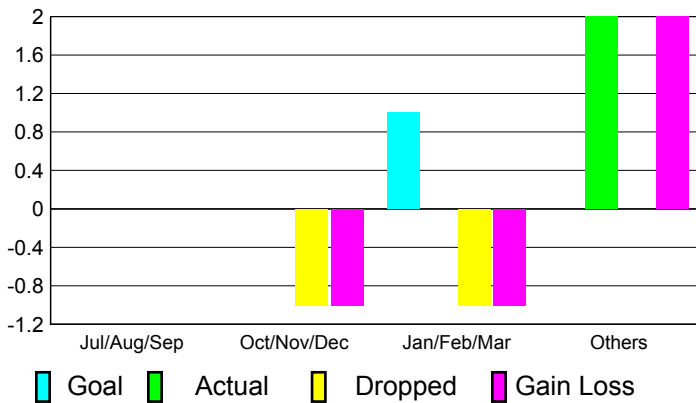

2010-2011 GMT Reports for District (or Undistricted) **District 112 D**

GMT: **JACQUES 'JACK' VERBEKE** Location: **BELGIUM**

GMT CA: **4**

CLUBS

**Club Results
2010-2011**

**Clubs
2009-2010**

Month	New Club Goal	Actual New Clubs	Actual Dropped Clubs	Gain/Loss of Clubs	Gain/Loss of Clubs
Jul/Aug/Sep	0	0	0	0	0
Oct/Nov/Dec	0	0	-1	-1	0
Jan/Feb/Mar	1	0	-1	-1	0
Apr/May/June	0	2	0	2	0
Totals	1	2	-2	0	0

Club Results 2010-2011

Goal, New, Dropped, Gain/Loss

Comparison of Club Gain/Loss

Current Year Compared to the Previous Year

YTD Status Quo Clubs 2010-2011

Status Quo Clubs Compared to Status Quo Members

MEMBERSHIP

**Membership Results
2010-2011**

**Membership
2009-2010**

Month	Net Memb Goal	Actual New Memb	Actual Dropped Memb	Gain/Loss of Memb	Gain/Loss of Memb
Jul/Aug/Sep	5	43	-51	-8	9
Oct/Nov/Dec	0	33	-25	8	-25
Jan/Feb/Mar	25	31	-40	-9	3
Apr/May/June	-5	76	-35	41	-3
Totals	25	183	-151	32	-16